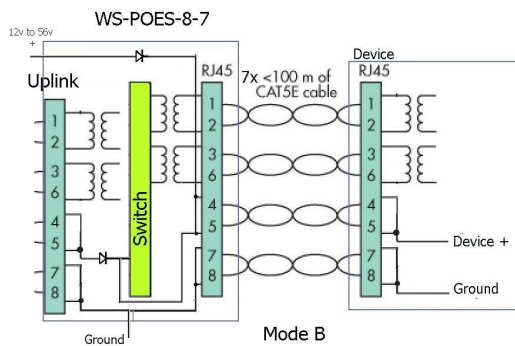

### 8 Port switch with 7 PoE outputs

- 8 port 10/100 Ethernet Switch, vlan transparent, unmanaged
- 7 Data out ports with passive PoE, all 4 pairs active with power @ 56v
- 1 Data input "uplink" port
- Hi speed switching – uses proven IP178G switch IC – low power, under 2 watts  
See <http://www.icplus.com.tw/pp-IP178G.html>
- All 8 ports have shielded RJ-45 connectors
- 2x 650 ma self resetting fuse / current limiter on each port – one per pair
  - 60 watts per port on 4 ports or 35 watts on 7 ports
- Dual power supply inputs – 56v @ 2.2 amps each
  - 2 x 2.1mm DC input plug in back (Mode A and Mode B)
- Compact size = 175 x 82 x 28 mm ( plus mounting tabs 2 x 9 x 82 mm).
- Rack mount optional ( mount 2 units in a 1U high rack).