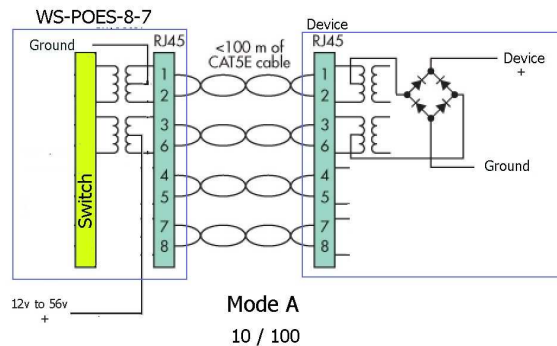

### 8 Port switch with 7 PoE outputs

- 8 port 10/100 Ethernet Switch, vlan transparent, unmanaged
- 7 Data out ports with passive PoE, all 4 pairs active with power @ 56v
- 1 Data input "uplink" port
- Hi speed switching – uses proven IP178G switch IC – low power, under 2 watts  
See <http://www.icplus.com.tw/pp-IP178G.html>
- All 8 ports have shielded RJ-45 connectors
- 2x 650 ma self resetting fuse / current limiter on each port – one per pair
  - 60 watts per port on 4 ports or 35 watts on 7 ports
- Dual power supply inputs – 56v @ 2.2 amps each
  - 2 x 2.1mm DC input plug in back (Mode A and Mode B)
- Compact size = 175 x 82 x 28 mm ( plus mounting tabs 2 x 9 x 82 mm).
- Rack mount optional ( mount 2 units in a 1U high rack).