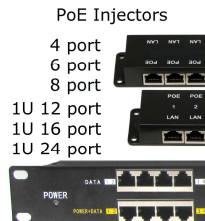

WiFi-Texas injectors