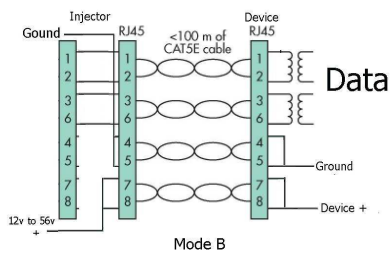

WS-POE-1-29.5v15w Injector for Cambium

10/100 PoE injector. External power supply included 29.5 volts 15 watts, UL and FCC approved.

铜版纸加光膜

- 1 Port 10/100 Ethernet
 - 1 RJ-45 LAN
 - 1 Shielded female RJ-45 LAN+RPOE
 - 10/100 data rates
- Size: 3 x 1.3 x .8 inches (76 mm x 29mm x 22mm)
- 650 ma automatic resettable fuse
- TVS surge protection
- Standard power connector
 - 2.1mm x 5.5mm
- LED status indicator
- Operating Temperature
 - 0 to 65 deg C
- Mode B operation
 - pins 4-5 (-)
 - pins 7-8 (+)
- For Cambium and Canopy
- Technical support from Austin
- Jumper Option
 - Male RJ-45 can have PoE out
 - 4-5 (+)
 - 7-8 (-)
- Can power Mikotik and CPE from one device