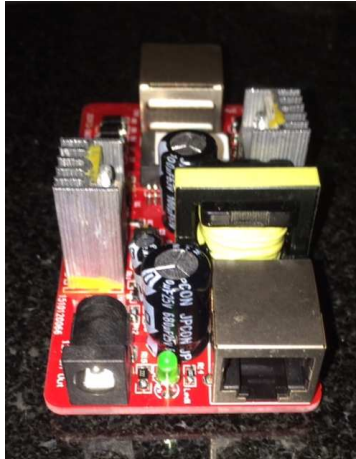

WS-GPOE-12v36w for Surface Pro and Apple Airport Extreme

Product Description - [WS-GPOE-12v36w high power, gigabit PoE splitter](#)

This device provides a low cost solution for delivering 36 watts power to a 12 volt high power device over 328ft of network cable. This device allows power to be carried on 10/100/1000 networks with passive injectors and CAT5e, CAT6 or CAT7 Ethernet network cable. RF transformers allow power and data to share all 4 pairs in the wire.

Intended for use with WiFi-Texas passive AB mode injectors or switches - this PoE DC-DC converter solution provides always on power to the client device. It is a compact and cost effective power solution. The injector (not included) supplies 48 or 56 volts DC at the source location. The higher DC voltage means the current is reduced by a factor of 4, and then carried with less loss over the 10BASE-T or 100BASE-T network cable. The splitter extracts the DC voltage from the network cable and reduces the voltage to 12v, and increases the available current by the same factor to power the device from 2.1 mm x 5.5 mm DC plug. Unlike simple injector / splitter sets, this combination of a 48v source and 12v converter allows you to extend the distance with this product for this application up to 328ft or 100 meters. Use our single injector or our 6 port injector, with a 56 volt power supply.

Specifications

Power and data source	RJ 45 female connector
DC output	2.1mm x 5.5mm female
Data only connector	10/100/1000 RJ-45 male
Data Pins out - male RJ45	1&2 and 3&6, 4&5 and 7&8
Power input Pins mode B	4&5 and 7&8 - either polarity, with data
Power input Pins mode A	1&2 and 3&6 - either polarity, with data
Input Voltage Max	Up to 57 volts
Input Current at 48v	950 ma input delivers 3 amp out
Output Voltage Max load (12v36w)	12v +- 2% at 3 amps 36 watts
Output Voltage no load	12v
Operating Temperature	0°C ~ 50°C
Size	82 x 42 x 25 mm
Plastic case:	http://www.mcmelectronics.com/product/21-15332