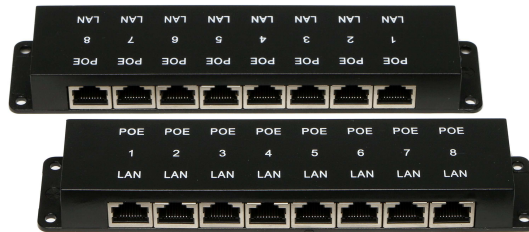

## Multi Port Passive POE injector

Using 10/100 injectors with gigabit devices

WS-POE-1-WM

WS-POE-8-ENC

WS-POE-12

WS-POE-16

	10/100 Switch	Gigabit switch	Note
10/100 Device	Works	Works	
10/100/1000 or "gigabit" Device	Works	Fail	Force switch ports to 10/100 to override

Gigabit Injectors with 10/100 switches or devices - Works